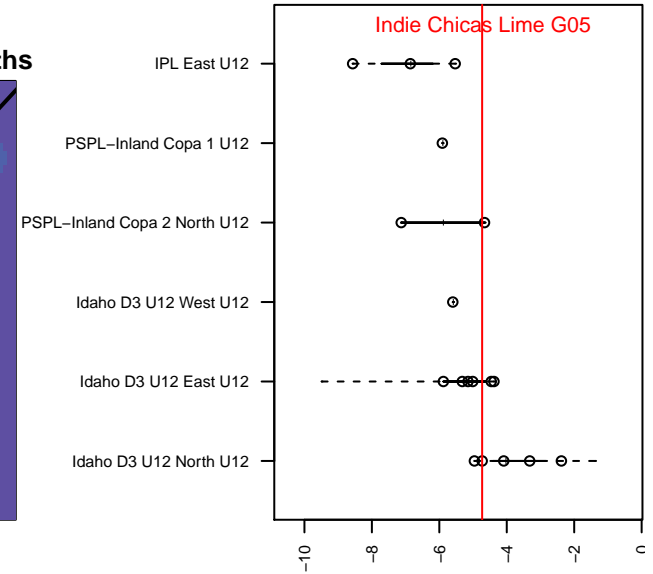

# Indie Chicas Lime G05

Indie Chicas FC  
 Eagle, ID  
 G05 total strength=725  
 attack=0.94 defense=0.63  
 fall league = Idaho D3 U12 North U12  
 spr league = Spr Idaho D3 U12 North

alt names used:  
 INDIE CHICAS FC04/05 INDIE CHICAS LIME  
 2005 INDIE CHICAS LIME  
 2005 INDIE CHICAS LIME (ID)  
 INDIE CHICAS2005 LIME  
 2005 INDIE CHICAS LIME

Venues played:  
 2016 NWCL 05  
 2016 Idaho D3 U12 North U12  
 2016 GEM State Challenge U12G Silver East L  
 2016 FC Nova Fall Showcase U11/U12 Gold  
 2016 Spr Idaho D3 U12 North

**Indie Chicas Lime G05**  
 Dots are actual minus expected GF (blue circles) and GA (red triangles).  
 Blue line is smoothed change in attack strength. Red is smoothed change in defense strength.

**attack and defense variance (black dot)  
relative to other teams  
and top 10 in region**

**attack and defense rating  
relative to others at age  
and all opponents in last 13 months**

**Performance relative to 13 month average**