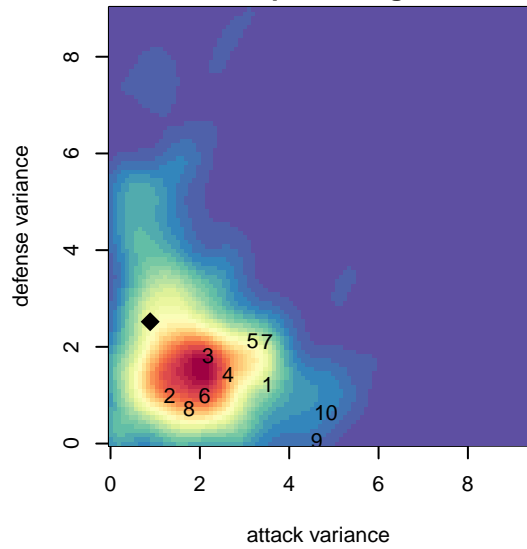

# Indie Chicas Lime G05

Indie Chicas FC  
 Eagle, ID  
 G05 total strength=725  
 attack=0.94 defense=0.63  
 fall league = Idaho D3 U12 North U12  
 spr league = Spr Idaho D3 U12 North

alt names used:  
 INDIE CHICAS FC04/05 INDIE CHICAS LIME  
 2005 INDIE CHICAS LIME  
 2005 INDIE CHICAS LIME (ID)  
 INDIE CHICAS2005 LIME  
 2005 INDIE CHICAS LIME

Venues played:  
 2016 NWCL 05  
 2016 Idaho D3 U12 North U12  
 2016 GEM State Challenge U12G Silver East L  
 2016 FC Nova Fall Showcase U11/U12 Gold  
 2016 Spr Idaho D3 U12 North

**Indie Chicas Lime G05**  
 Dots are actual minus expected GF (blue circles) and GA (red triangles).  
 Blue line is smoothed change in attack strength. Red is smoothed change in defense strength.

**attack and defense variance (black dot)  
relative to other teams  
and top 10 in region**

**attack and defense rating  
relative to others at age  
and all opponents in last 13 months**

**Performance relative to 13 month average**